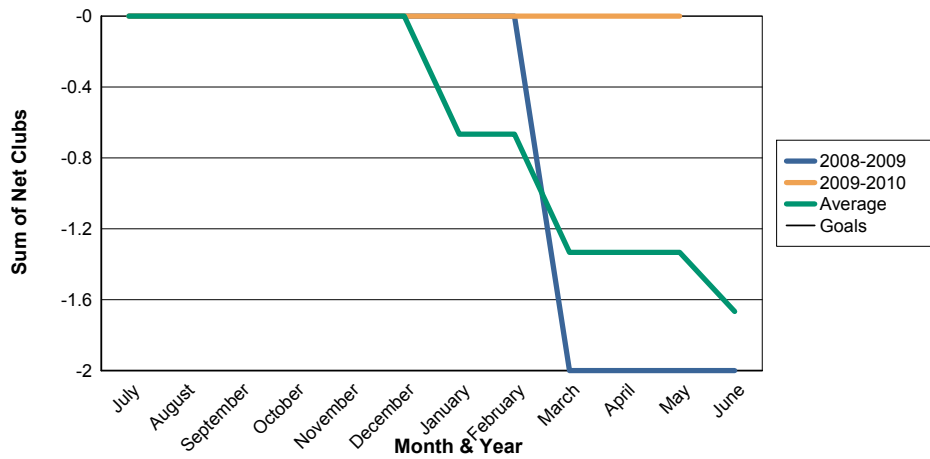

Sum of Net Clubs/ Month & Year

For District 5 CA