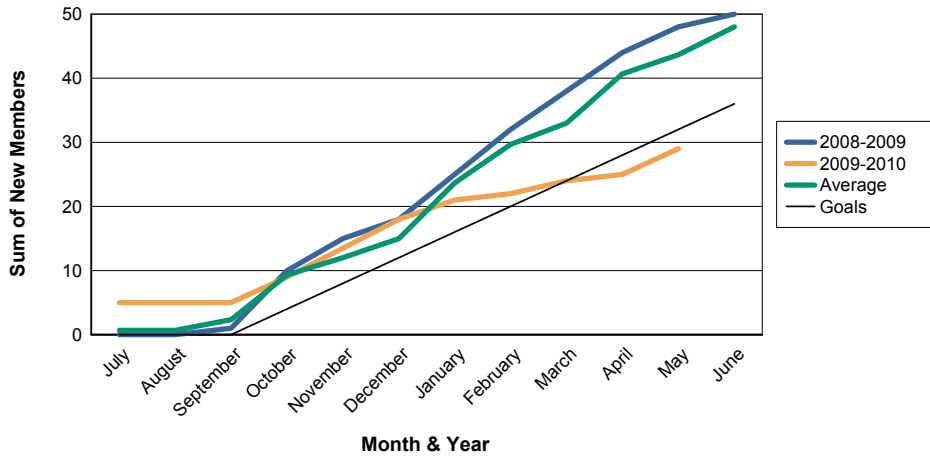

3 Year Comparisons for GMT Constitutional Area 2

By GMT District

As of May 2010

Sum of New Clubs/ Month & Year

For District 5 CA

Sum of Dropped Clubs/ Month & Year

For District 5 CA

Sum of Net Clubs/ Month & Year

For District 5 CA

Sum of Charter Members/ Month & Year

For District 5 CA

3 Year Comparisons for GMT Constitutional Area 2

By GMT District

As of May 2010

Sum of New Members/ Month & Year

For District 5 CA

Sum of Dropped Members/ Month & Year

For District 5 CA

Sum of Net Members/ Month & Year

For District 5 CA