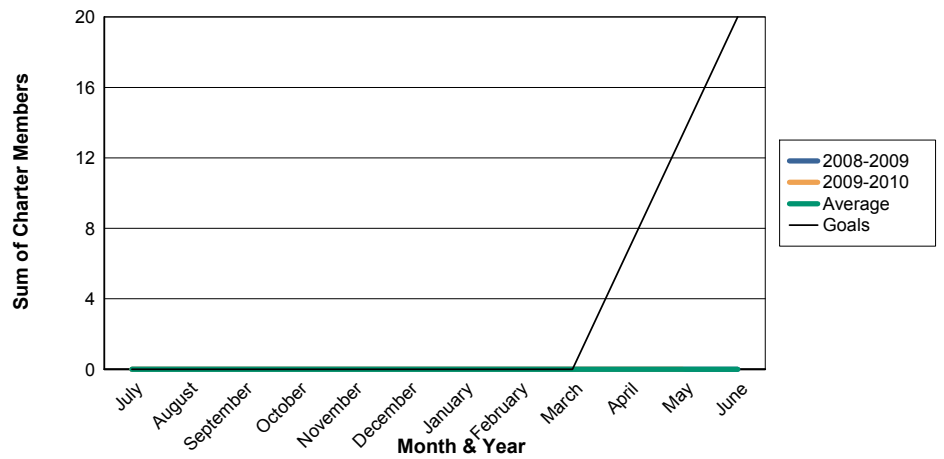

Sum of Charter Members/ Month & Year

For District 5 CA