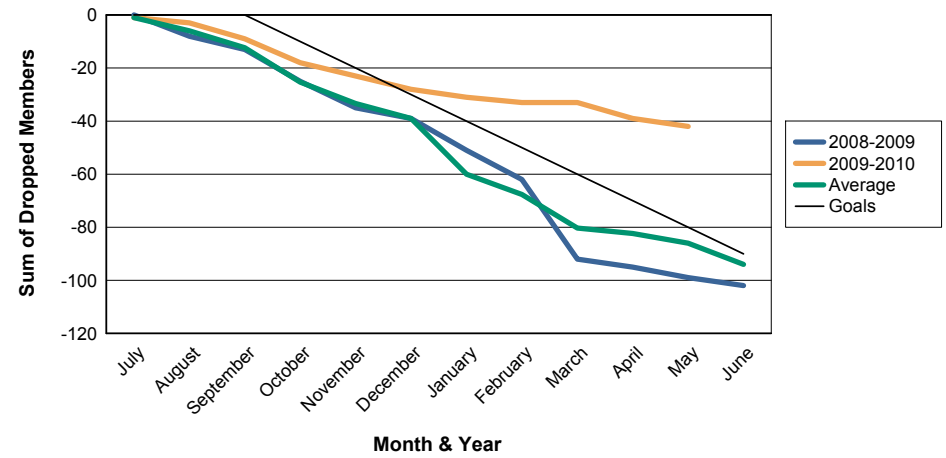

3 Year Comparisons for GMT Constitutional Area 2

By GMT District

As of May 2010

Sum of New Clubs/ Month & Year

For District 5 CA

Sum of Dropped Clubs/ Month & Year

For District 5 CA

Sum of Net Clubs/ Month & Year

For District 5 CA

Sum of Charter Members/ Month & Year

For District 5 CA

3 Year Comparisons for GMT Constitutional Area 2

By GMT District

As of May 2010

Sum of New Members/ Month & Year

For District 5 CA

Sum of Dropped Members/ Month & Year

For District 5 CA

Sum of Net Members/ Month & Year

For District 5 CA