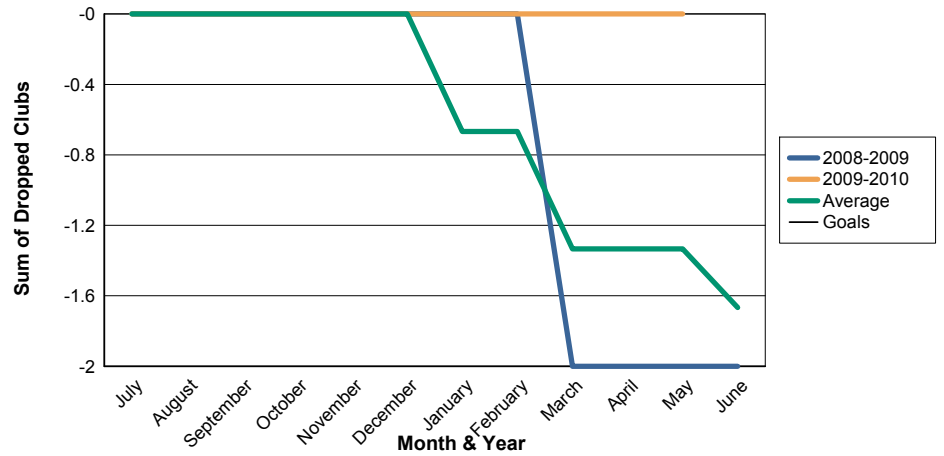

3 Year Comparisons for GMT Constitutional Area 2

By GMT District

As of May 2010

Sum of New Clubs/ Month & Year

For District 5 CA

Sum of Dropped Clubs/ Month & Year

For District 5 CA

Sum of Net Clubs/ Month & Year