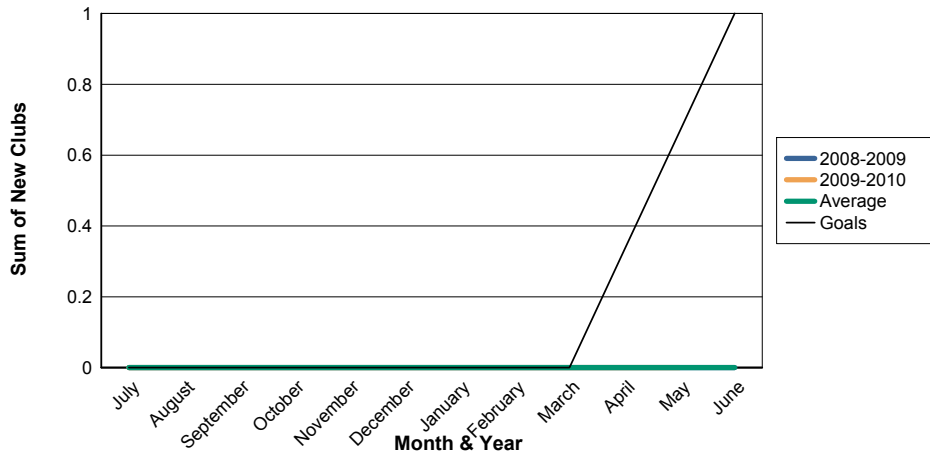

3 Year Comparisons for GMT Constitutional Area 2

By GMT District

As of May 2010

Sum of New Clubs/ Month & Year

For District 5 CA

Sum of Dropped Clubs/ Month & Year

For District 5 CA

Sum of Net Clubs/ Month & Year